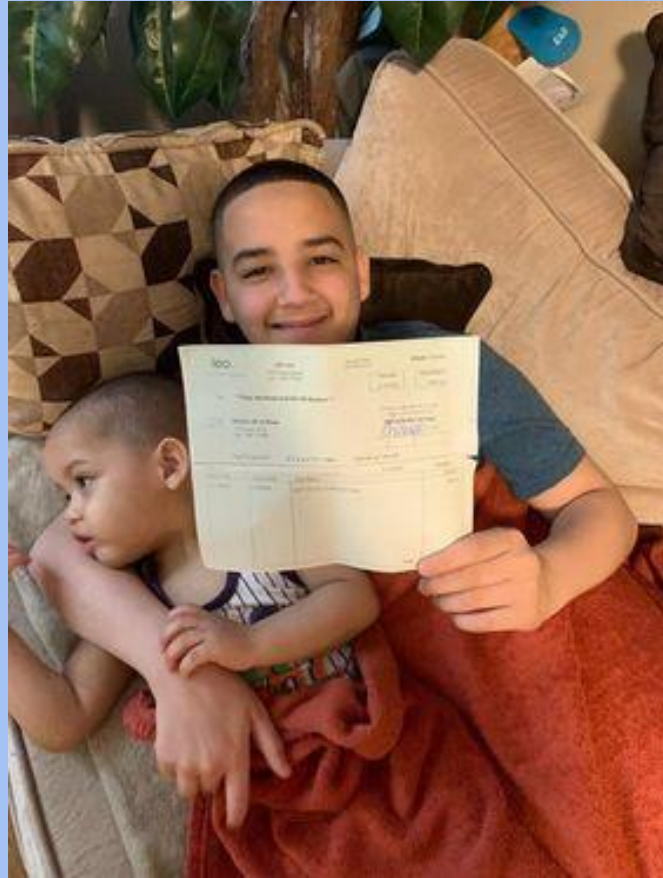

A scenic view of a beach with a blue sky, white clouds, and a dark railing in the foreground. The ocean is visible in the distance, and a small island is visible on the horizon. The foreground shows a paved road with a white arrow pointing left.

Many could not express enough their gratitude!

**Please scroll to see some of the faces of the  
people NAAM supported thanks to YOUR  
generous contributions!**

*\*\*Note: All of the following individuals (or their legal guardians) provided signed consent for release of these photos.*